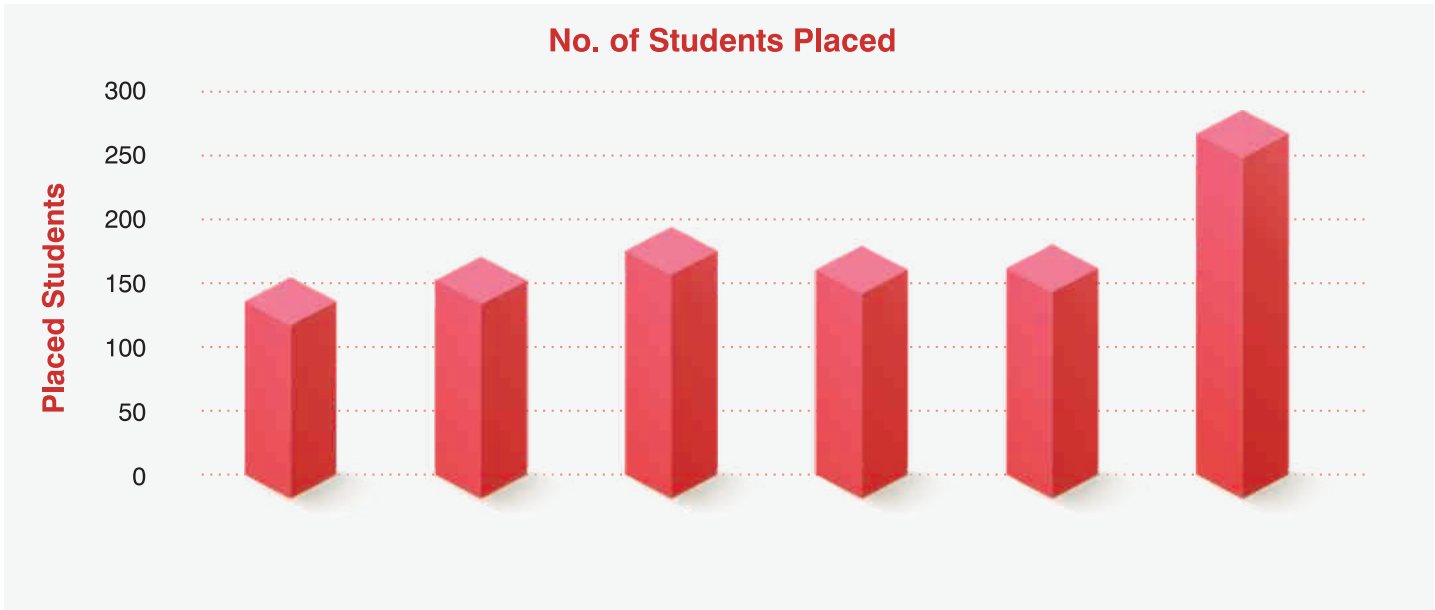

Placements Statistics