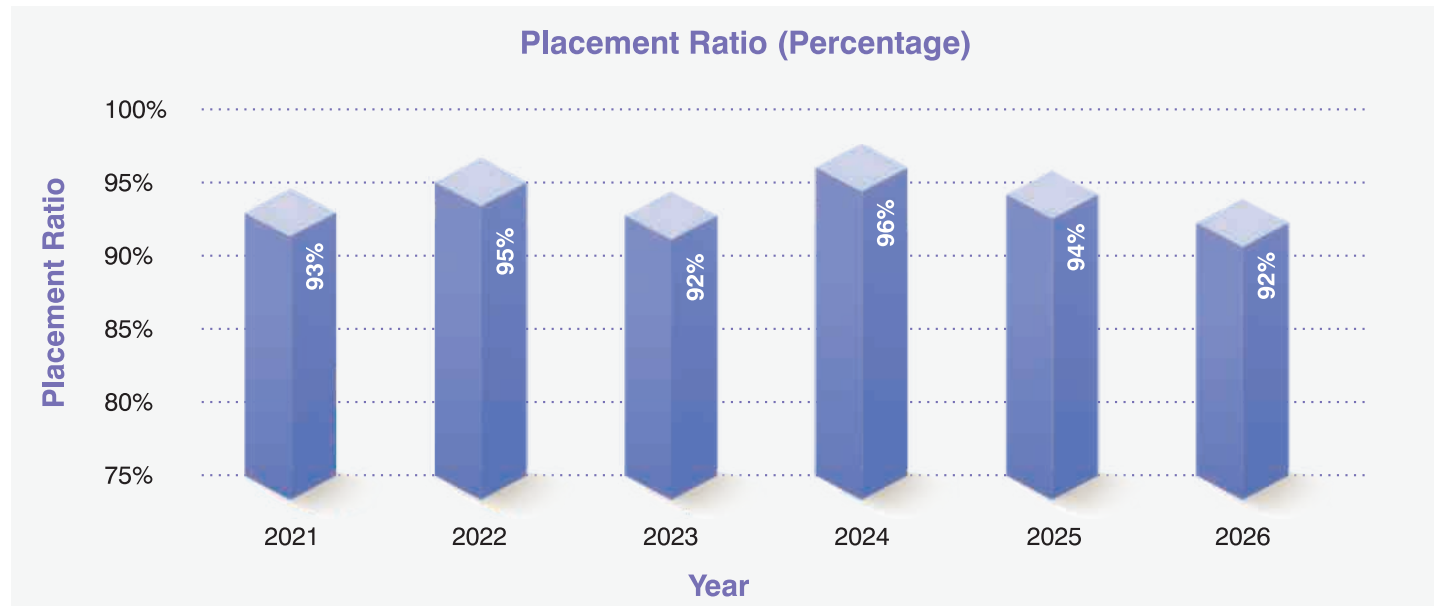

Strong Placement Support

- *Consistently excellent placement track record.*
- Comprehensive career preparation and placement training programs, which include Aptitude, Logical Reasoning, and Group Discussions.
- Mock interview sessions to prepare students for recruitment processes.
- Regular industry interaction and career guidance sessions.
- Placement Preparations offered by the department ensure students are well-prepared for successful careers in the global IT industry.

**RECESSION
PROOF**

HIGHEST
EVER
PLACEMENT
Recorded for 2026 Batch

more than **90%**
Placements
since **2018**

Placements Statistics

Syllabus (CSE)

Semester-1

- Mathematics - I
- Programming using C
- **Web Designing** (HTML, CSS, Bootstrap)
- Digital Fundamentals
- Environmental Studies