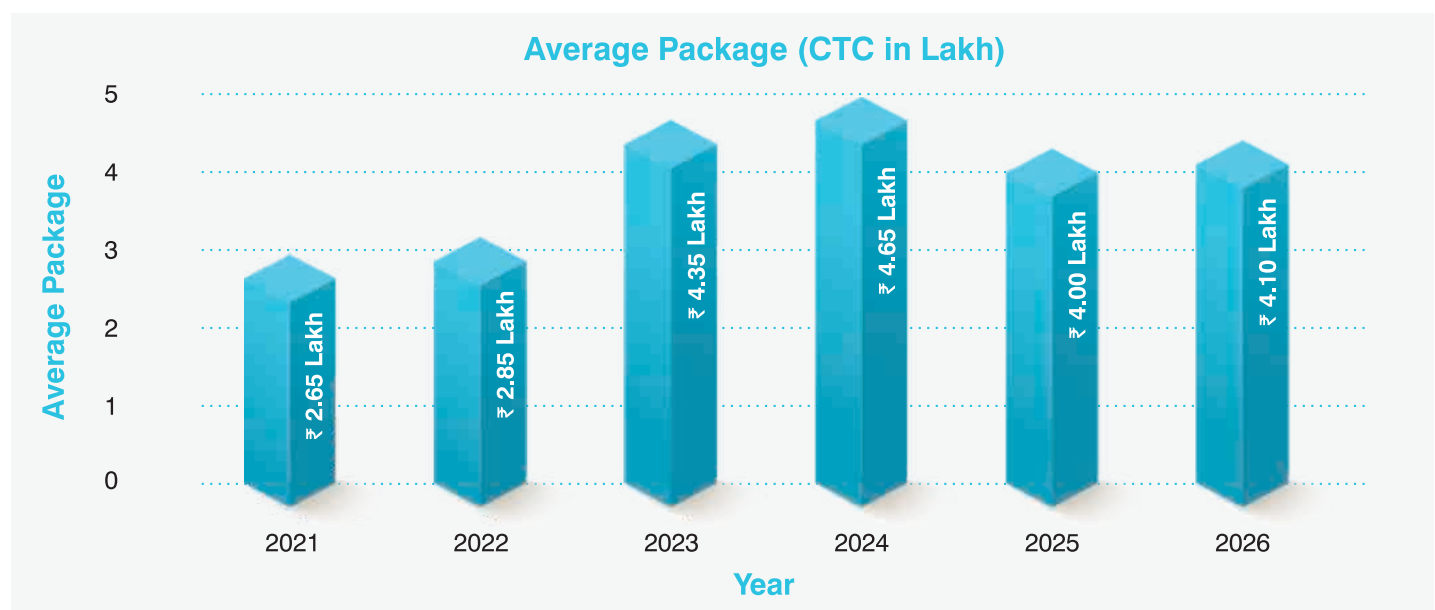

**RECESSION
PROOF**

HIGHEST
EVER
PLACEMENT
Recorded for 2026 Batch

more than **90%**
Placements
since **2018**

Placements Statistics

Syllabus (CSE)

Semester-1

- Mathematics - I
- Programming using C
- **Web Designing** (HTML, CSS, Bootstrap)
- Digital Fundamentals
- Environmental Studies